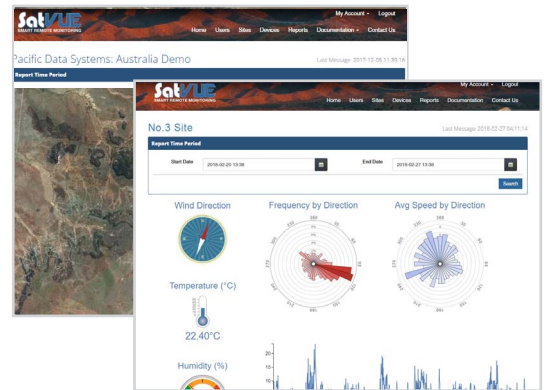

Monitor Multiple Sites via a single Remote Web Portal